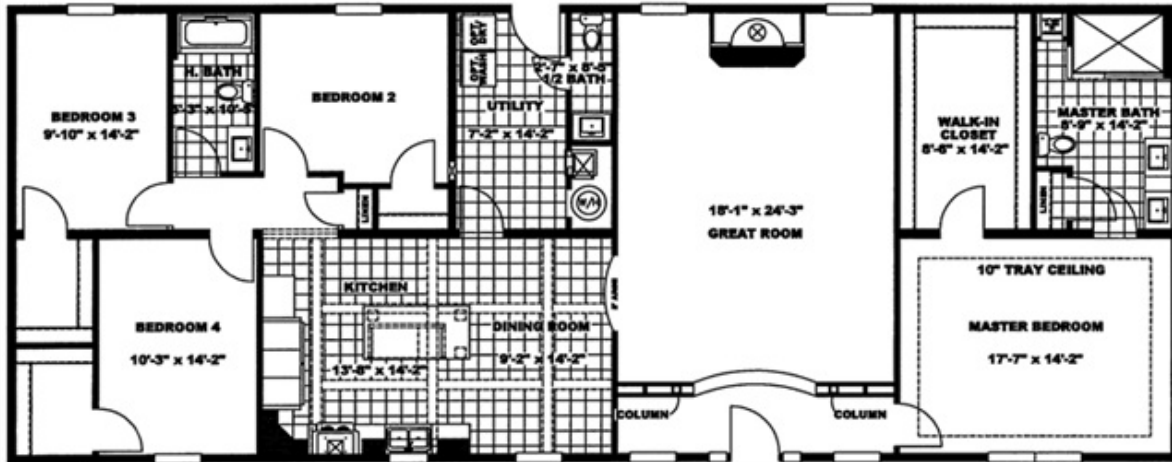

DSP28764B "THE TEMPLETON" MOD*

DSP28764B "THE TEMPLETON" MOD*

Model number: 27DSP28764BM16

4 beds • 2 baths • 2432 sq.ft. • 32' width • 76' depth

Our home building facilities invest in continuous product and process improvements. Plans, dimensions, features, materials, specifications and availability are subject to change without notice or obligation. Renderings and floor plans are representative likenesses of our homes and may differ from the actual homes. We invite you to tour a Home Center near you and inspect the highest value in quality housing available or call (812) 923-8887 to speak with a Home Consultant. Copyright 2017, CMH. All rights reserved.