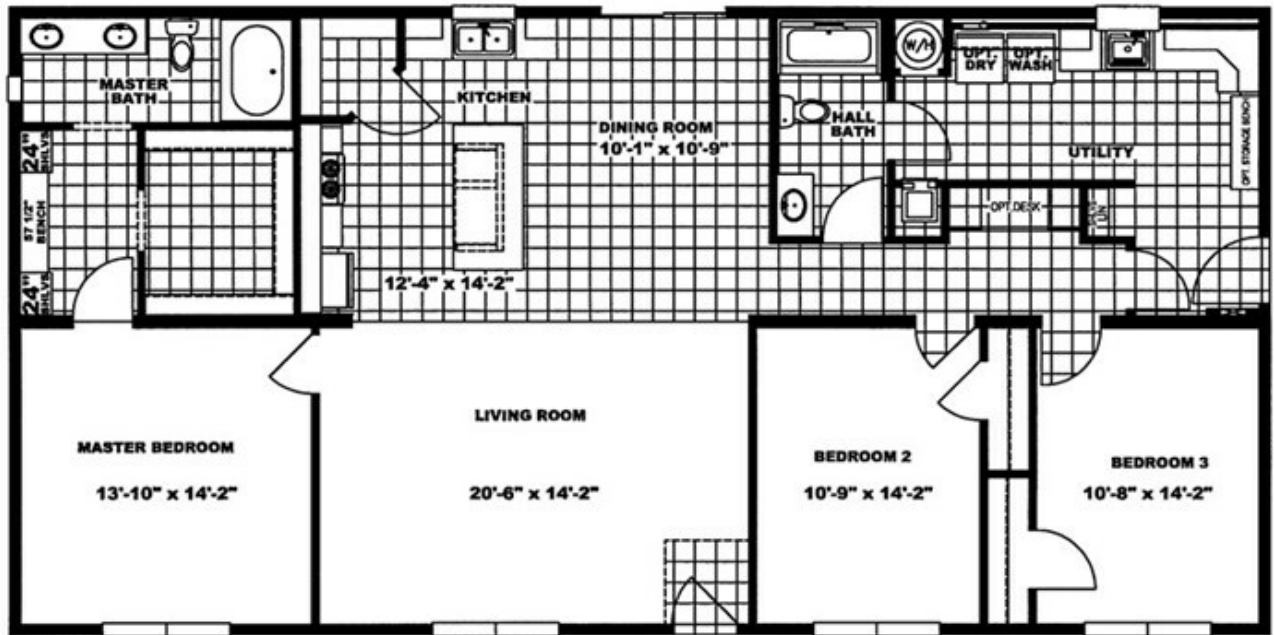

CARLISLE

CARLISLE Floor plan number: NO2023426TNABM

3 beds • 2 baths • 1920 sq.ft. • 32' width • 60' depth

Our home building facilities invest in continuous product and process improvements. Plans, dimensions, features, materials, specifications and availability are subject to change without notice or obligation. Renderings and floor plans are representative likenesses of our homes and may differ from the actual homes. We invite you to tour a Home Center near you and inspect the highest value in quality housing available or call (812) 923-8887 to speak with a Home Consultant. Copyright 2017, CMH. All rights reserved.