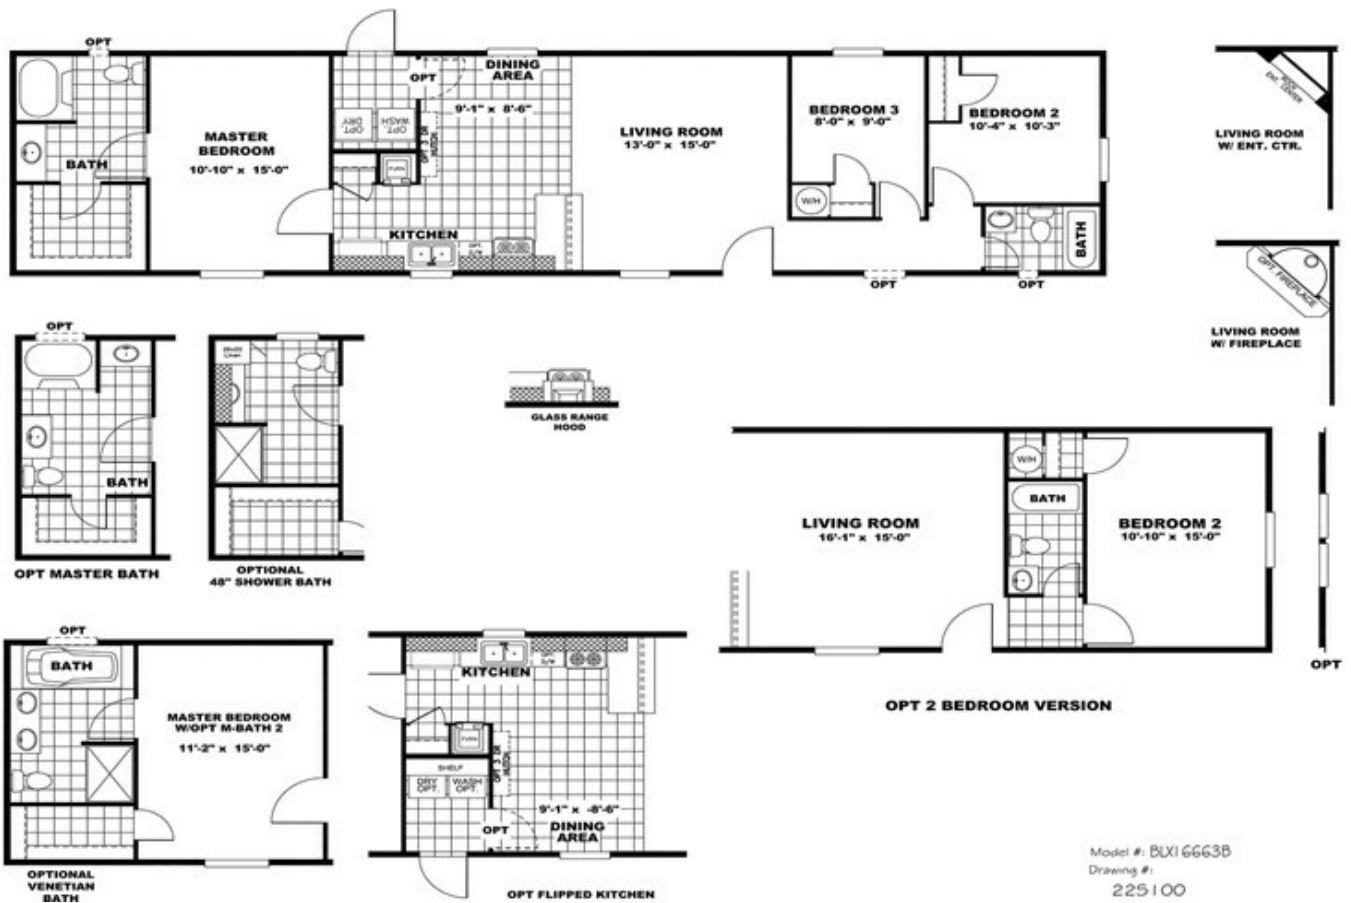

# BLAZER EXTREME 16663B

**BLAZER EXTREME 16663B** Floor plan number: CLM100552TN

**2 beds • 2 baths • 1056 sq.ft. • 16' width • 66' depth**

Our home building facilities invest in continuous product and process improvements. Plans, dimensions, features, materials, specifications and availability are subject to change without notice or obligation. Renderings and floor plans are representative likenesses of our homes and may differ from the actual homes. We invite you to tour a Home Center near you and inspect the highest value in quality housing available or call (812) 923-8887 to speak with a Home Consultant. Copyright 2017, CMH. All rights reserved.