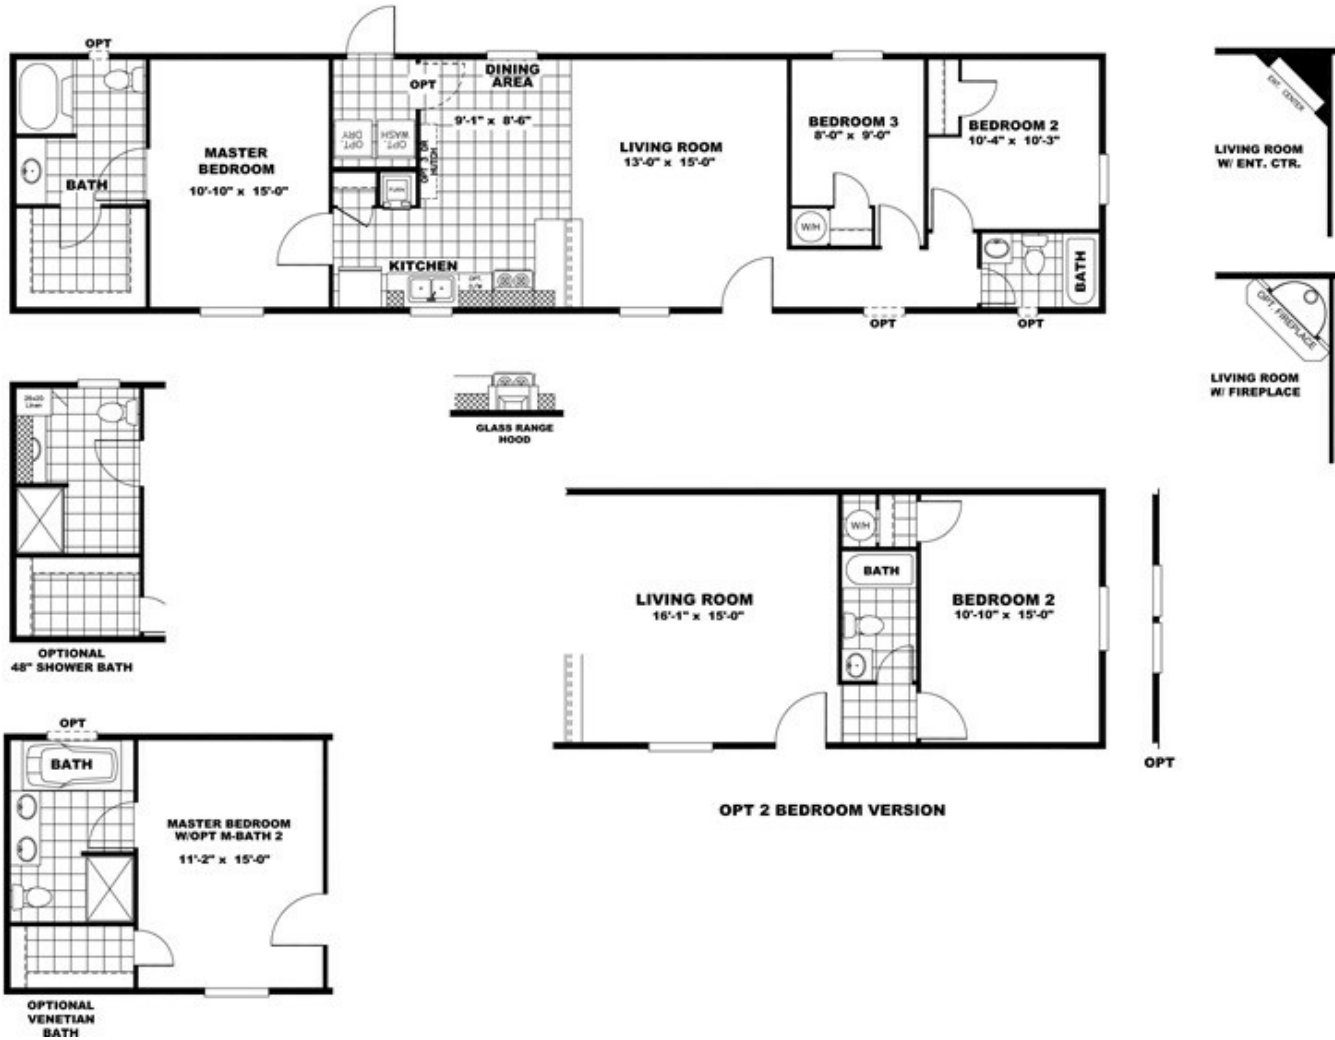

BLAZER EXTREME 16663B

BLAZER EXTREME 16663B

Model number: 22BRX16663BH17

2 beds • 2 baths • 1056 sq.ft. • 16' width • 66' depth

Our home building facilities invest in continuous product and process improvements. Plans, dimensions, features, materials, specifications and availability are subject to change without notice or obligation. Renderings and floor plans are representative likenesses of our homes and may differ from the actual homes. We invite you to tour a Home Center near you and inspect the highest value in quality housing available or call (812) 923-8887 to speak with a Home Consultant. Copyright 2017,