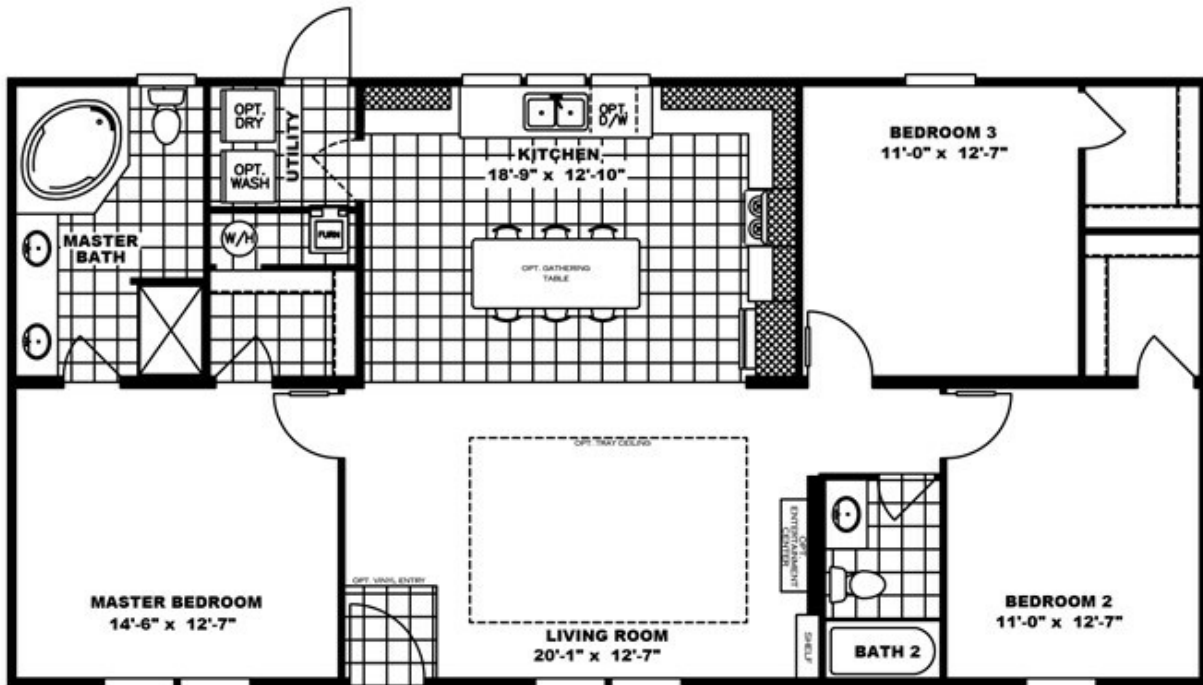

# THE ELLERY

**THE ELLERY** Floor plan number: CAP030210TNAB

**3 beds • 2 baths • 1456 sq.ft. • 28' width • 52' depth**

Our home building facilities invest in continuous product and process improvements. Plans, dimensions, features, materials, specifications and availability are subject to change without notice or obligation. Renderings and floor plans are representative likenesses of our homes and may differ from the actual homes. We invite you to tour a Home Center near you and inspect the highest value in quality housing available or call (812) 923-8887 to speak with a Home Consultant. Copyright 2017, CMH. All rights reserved.