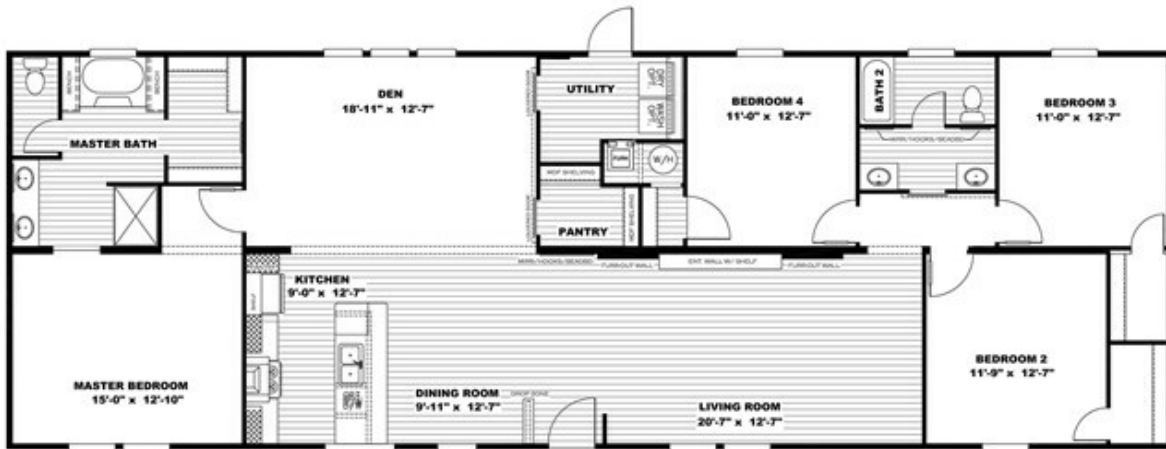

**THE BREEZE II** Floor plan number: CAP029250TNAB  
4 beds • 2 baths • 2128 sq.ft. • 28' width • 76' depth

Our home building facilities invest in continuous product and process improvements. Plans, dimensions, features, materials, specifications and availability are subject to change without notice or obligation. Renderings and floor plans are representative likenesses of our homes and may differ from the actual homes. We invite you to tour a Home Center near you and inspect the highest value in quality housing available or call (812) 923-8887 to speak with a Home Consultant. Copyright 2017, CMH. All rights reserved.